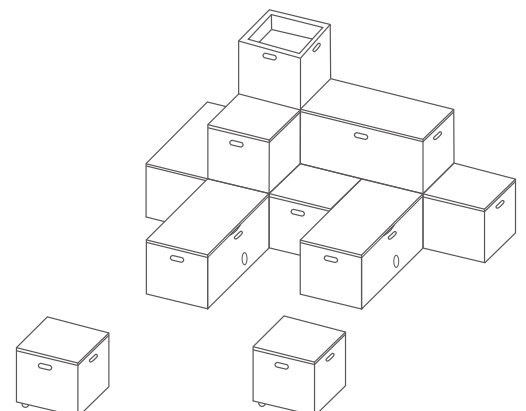

Fully Recyclable

Designed for a greener future, Staxx can be completely recycled at the end of its lifecycle.